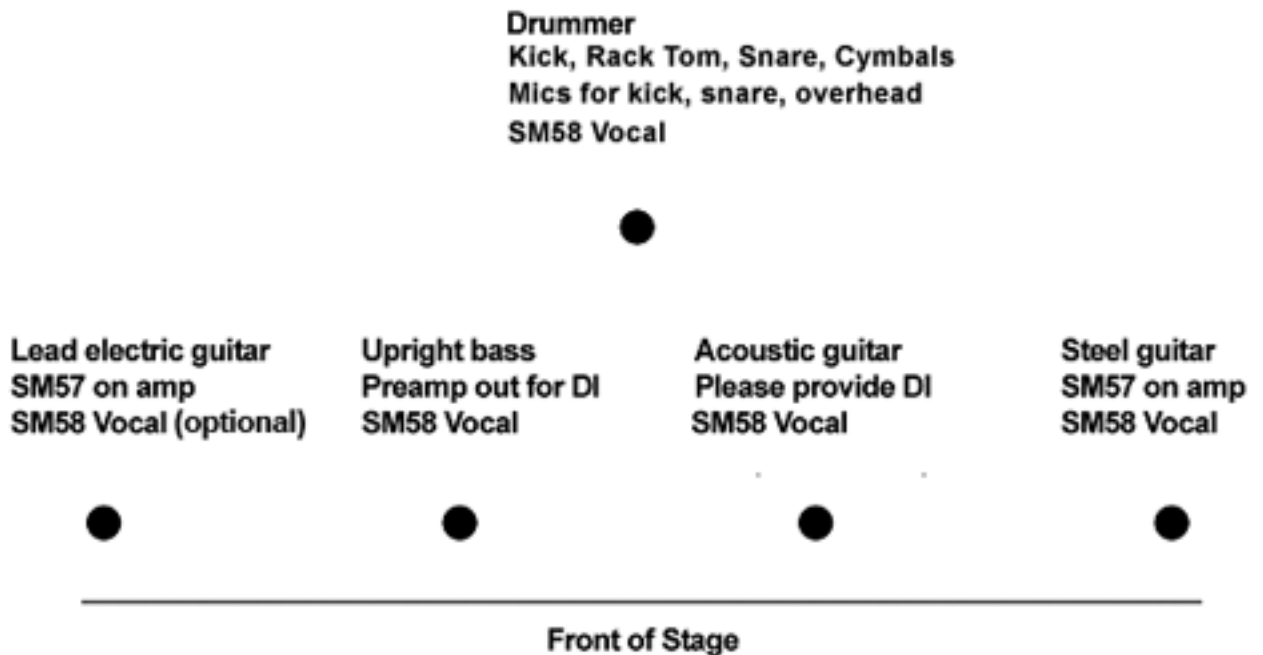

HALDEN WOFFORD

and the Hi-Beams

1507 Laporte Ave., Fort Collins, CO 80521 | 970.988.4290 | ben@hibeams.com

Stage Plot 2010

Notes:

1. Spread vocals and acoustic guitar evenly in monitors.
2. Lead guitar in steel monitor, steel guitar in lead guitar monitor.
3. Lead guitar vocal mic is optional.